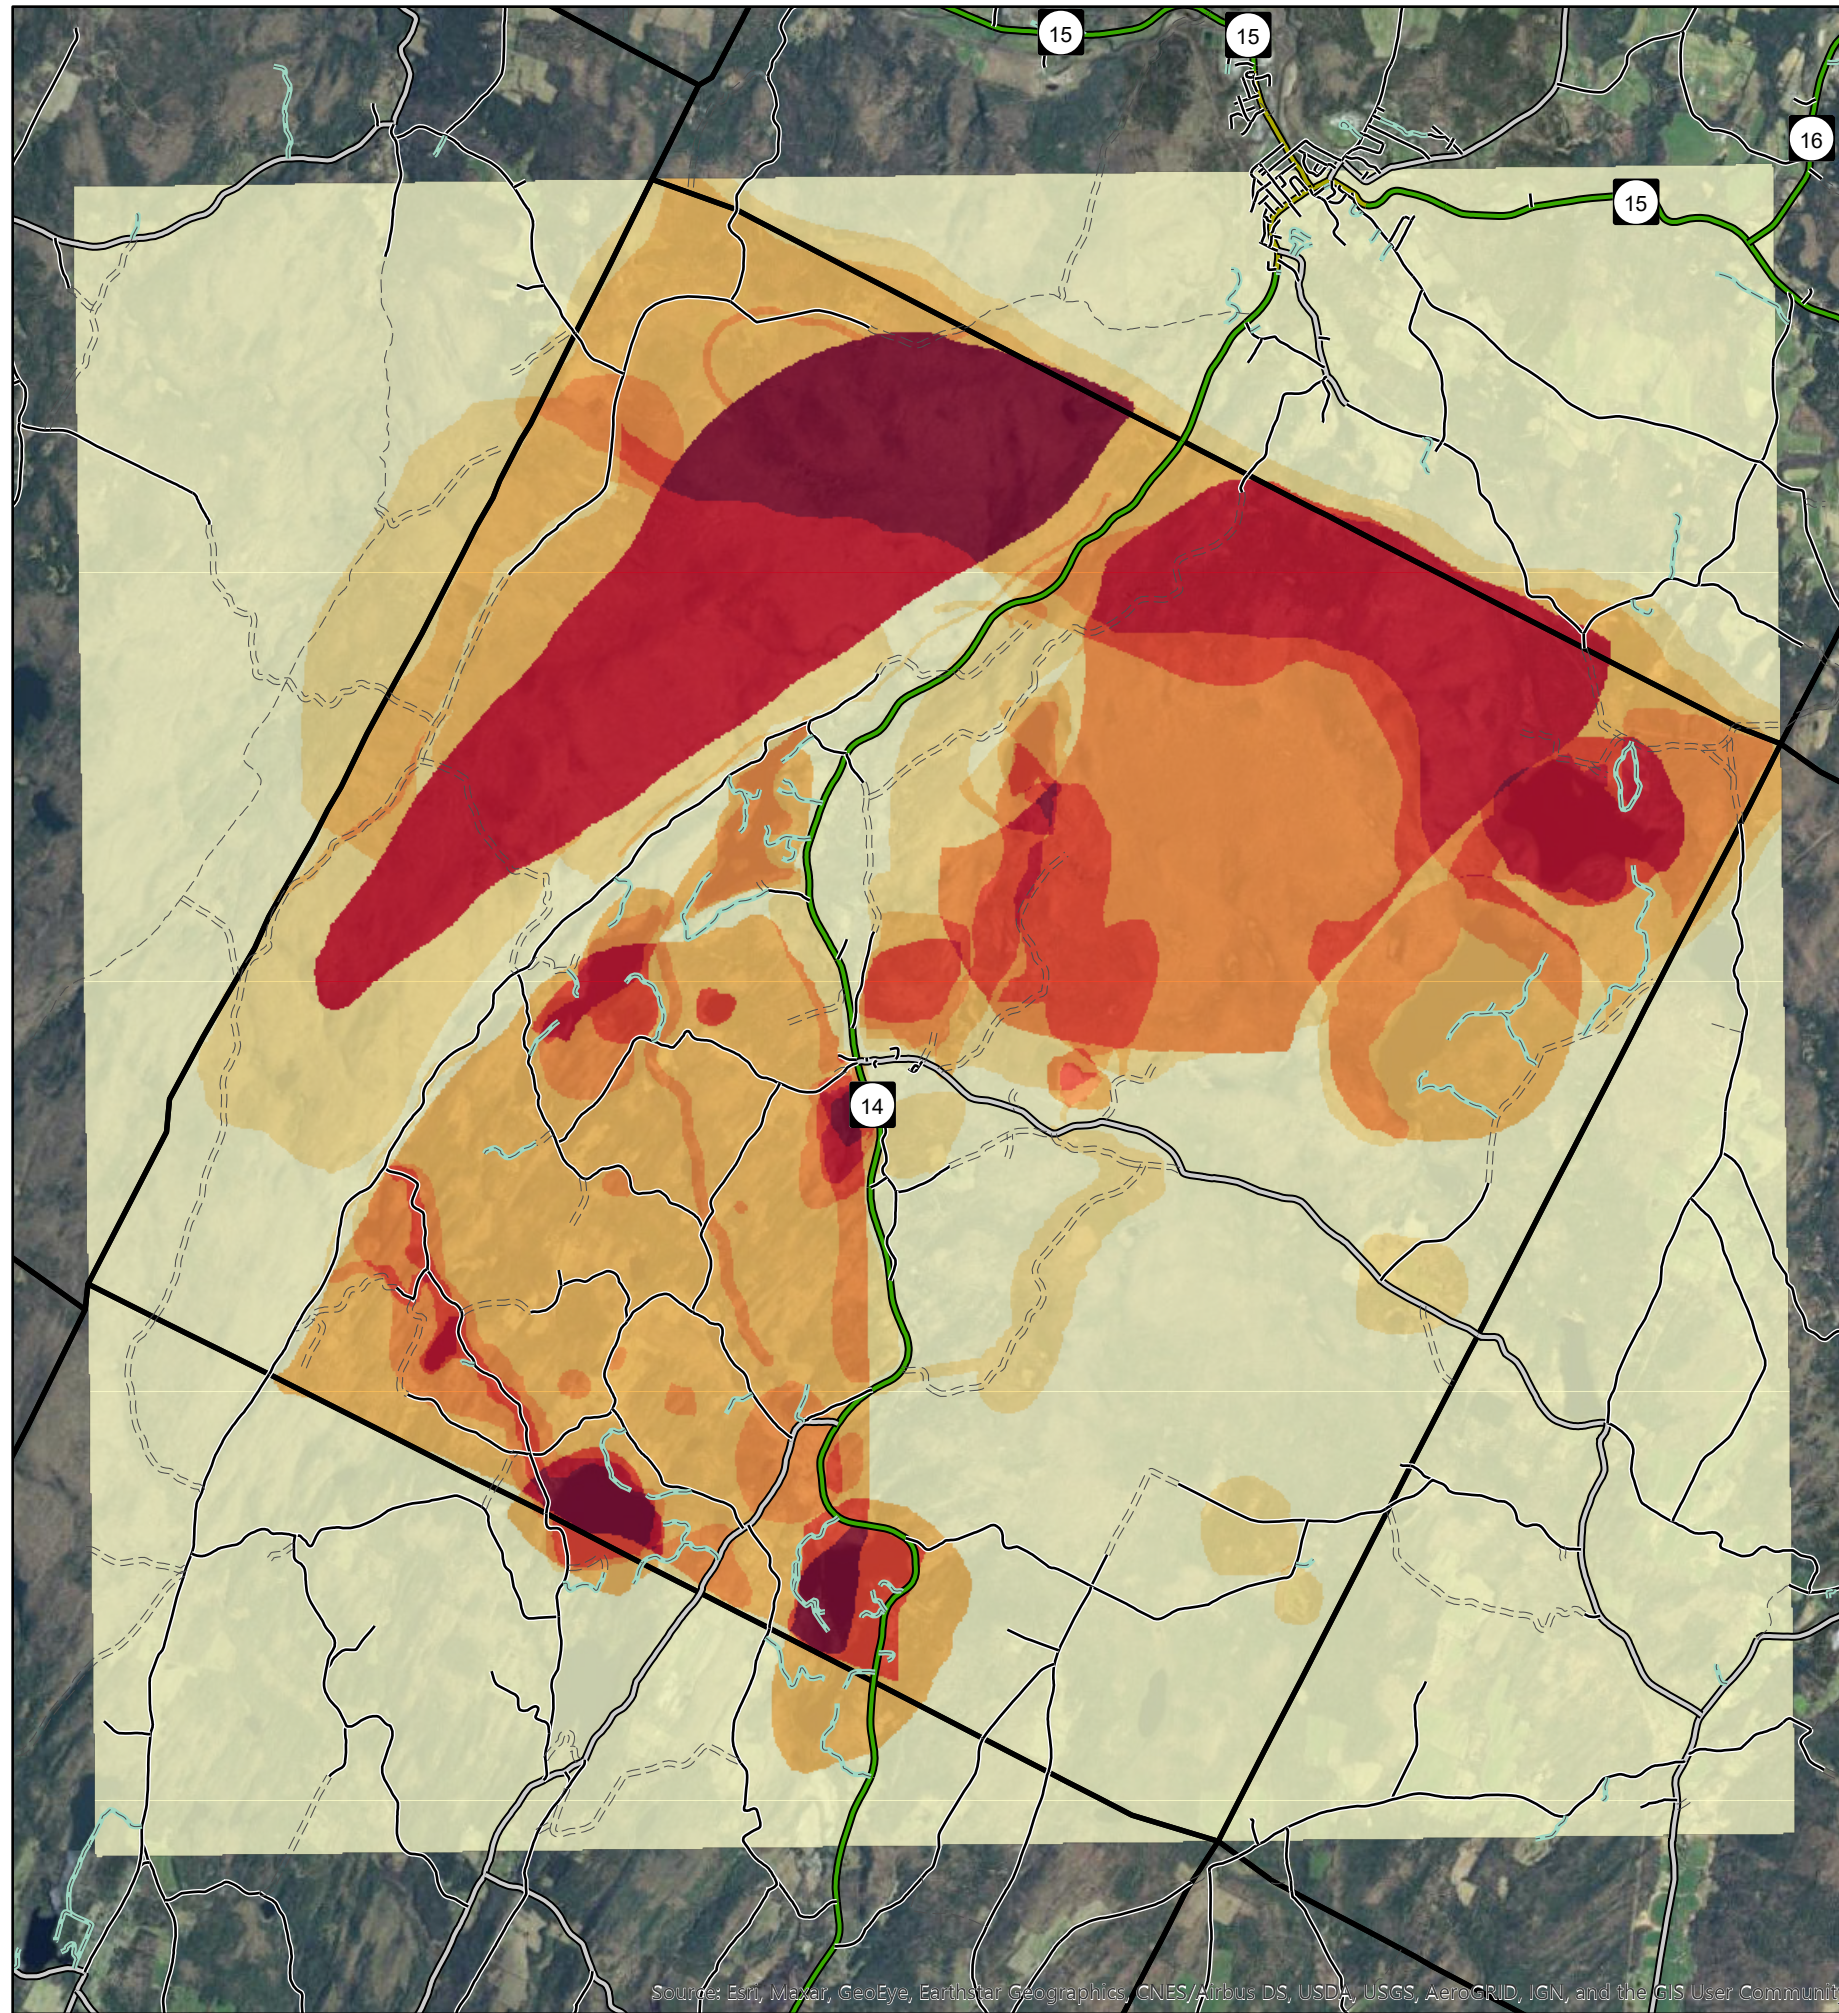

Woodbury Community Values Mapping

Overlapping Value Groups

Road Class

Sources: VT Center for Geographic Information;
VT Fish & Wildlife Department
Vermont State Plane Projection
NAD 1983 Datum
Map by Andy Wood
March 2021